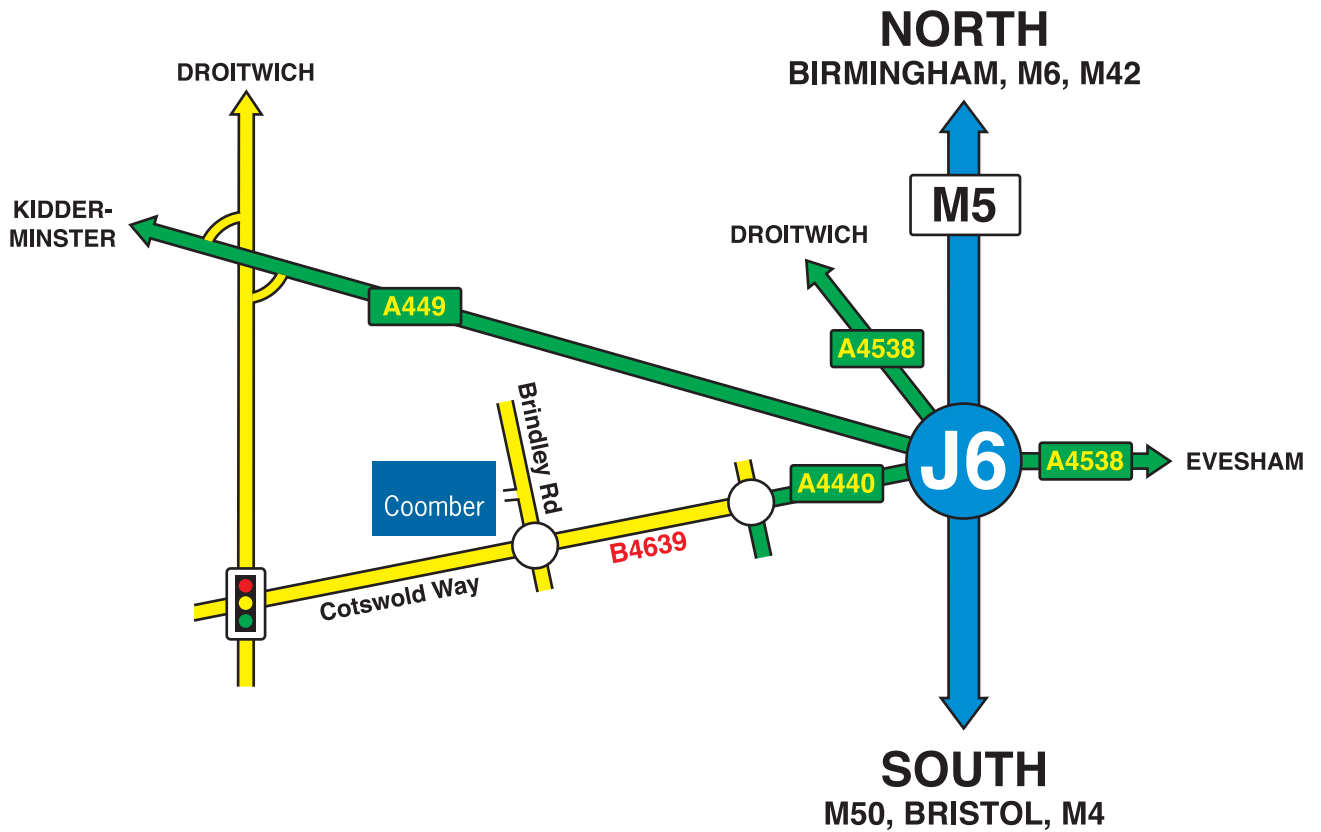

Coomber

Coomber Electronic Equipment Limited

Brindley Road, Warndon, Worcester, WR4 9FB Tel: 01905 342070

WE ARE 1/2 MILE FROM M5 JUNCTION 6

VISITORS SHOULD PARK IN THE VISITOR CAR PARK AND USE THE CALL BUTTON BY THE RECEPTION DOOR FOR ASSISTANCE.