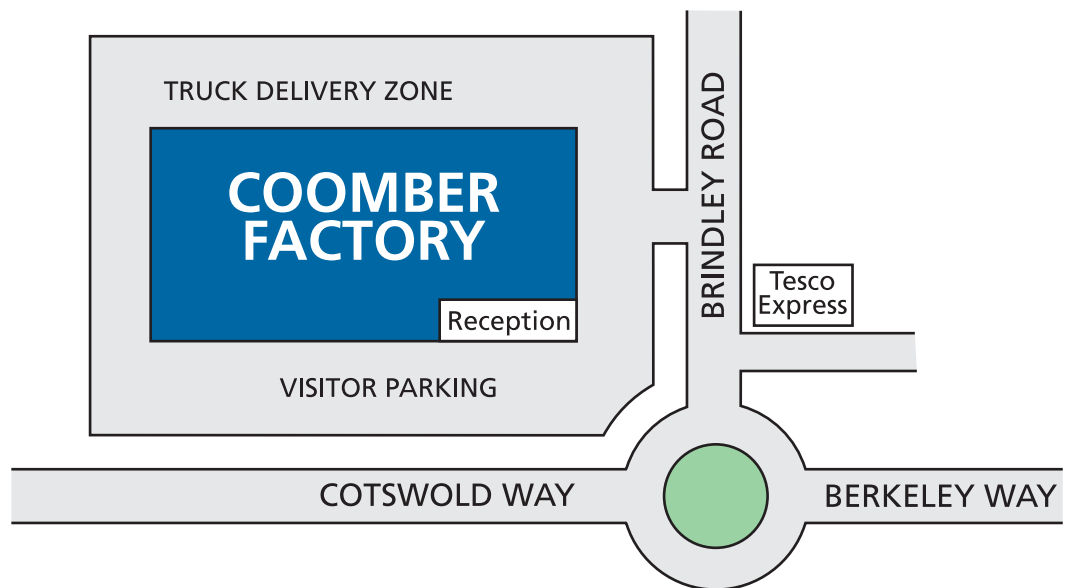

Coomber

Coomber Electronic Equipment Limited

Brindley Road, Warndon, Worcester, WR4 9FB Tel: 01905 342070

WE ARE 1/2 MILE FROM M5 JUNCTION 6

VISITORS SHOULD PARK IN THE VISITOR CAR PARK AND USE THE CALL BUTTON BY THE RECEPTION DOOR FOR ASSISTANCE.